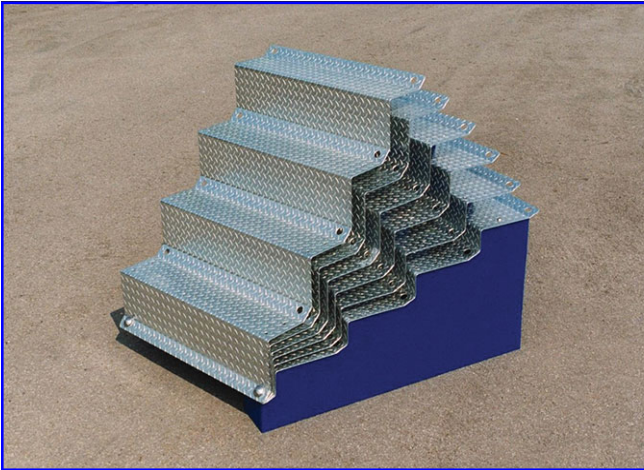

KWIK-STEP Modular Stairway System

Summary of Product Range

Standard Stairway

Supplied in the following gradients:

20°, 22°, 24°, 25°, 26°, 28°, 30°, 32°, 35°, 38°, 40°, 45°

Standard Stairway

Supplied for each gradient in modules of:

2 steps, 3 steps, 4 steps

Shallow Stairway

Large steps supplied in modules of 1 and 2 steps for the following gradients:

12°, 14°, 16°, 18°, 20°, 22°, 24°, 26°

Landings

Supplied in the following nominal lengths for each gradient (1000mm = standard):

500mm, 700mm, 900mm, 1000mm, 1100mm

Accessories

The stairway and landing modules are supplied with a comprehensive range of accessories including fixing stakes and handrails. Please contact Kwik-Step to discuss specific requirements.