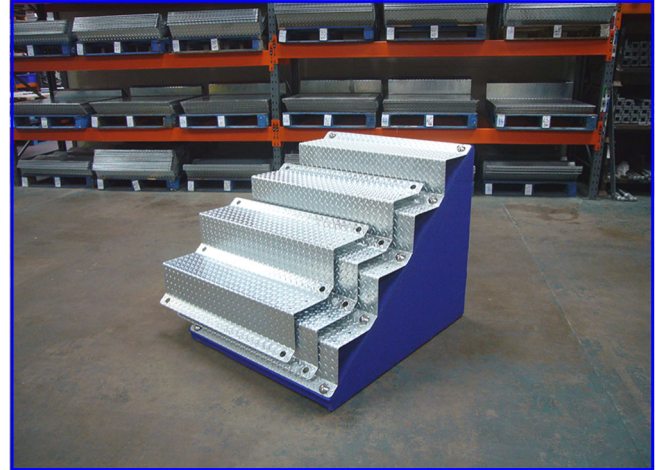

KWIK-STEP Modular Stairway System

Summary of Product Range

Standard Stairway

Supplied in the following gradients:

20°, 22°, 24°, 25°, 26°, 28°, 30°, 32°, 35°, 38°, 40°, 45°

Standard Stairway

Supplied for each gradient in modules of:

2 steps, 3 steps, 4 steps

Shallow Stairway

Large steps supplied in modules of 1 and 2 steps for the following gradients:

12°, 14°, 16°, 18°, 20°, 22°, 24°, 26°

Landings

Supplied in the following nominal lengths for each gradient (1000mm = standard):

500mm, 700mm, 900mm, 1000mm, 1100mm

Accessories

The stairway and landing modules are supplied with a comprehensive range of accessories including fixing stakes and handrails. Please contact Kwik-Step to discuss specific requirements.